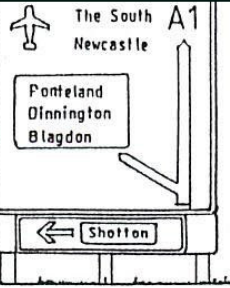

NEW KENNELS

BOSTON HOUSE

TO OLD KENNELS AND BOGHOUSE

GARDENS

ESTATE OFFICE
CLOCKROOM

BLAGDON HALL

MILKHOPE CENTRE

FROM PONTELAND AND AIRPORT

FROM THE NORTH MORPETH

NORTH AND SOUTH SHOTTON FARMS ONLY

ENTRY BY NORTH DRIVE (CARS ONLY)

FROM BEDLINGTON & A 189

snowy owl

A 1172 FROM CRAMLINGTON

ROAD CLOSED

NORTH LODGE

SOUTH LODGE

SHOTTON GRANGE

A 1068

SCHEMATIC ROAD GUIDE TO BLAGDON

SEVEN MILE HOUSE FARM

HOLIDAY INN

LITTLE CHEF

A1 / A19 JUNCTION